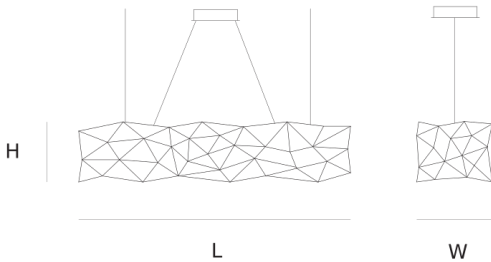

Product data sheet

Date: May 18th 2023

ABOUT **UNIVERSE**

SUSPENSION by Jan Pauwels

All the stars of the universe captured in one fixture. Random placed E10 light bulbs and tiny metal rods are the only two basic elements of this light fixture. They give the fixture its structure and shape. Every Universe is handmade, the E10 lamps are placed randomly, making every model unique. (see model Cosmos for the version with led circuit boards)

DIMENSIONS

L 200 cm 78.7 inch
H 40 cm 15.7 inch
W 50 cm 19.7 inch

LIGHTSOURCE

INCLUDED
Yes

FINISH

Nickel
Brass
Blackbrass

TYPE.NR

CANOPY

Ø 20 cm 7.9 inch
H 5 cm 2 inch

KG	KG	
2	10	200x65x50cm
2.5	3	34x34x17cm

CABLELENGTH

Up to 200 cm 78 inch

TYPE	Suspension
STANDARD	
OPTIONAL	Rectangular canopy 3000K or 3500K led.
TRANSFORMER/DRIVER	SCPowr KVF-12030-TDW
DIMMING	leading and trailing edge